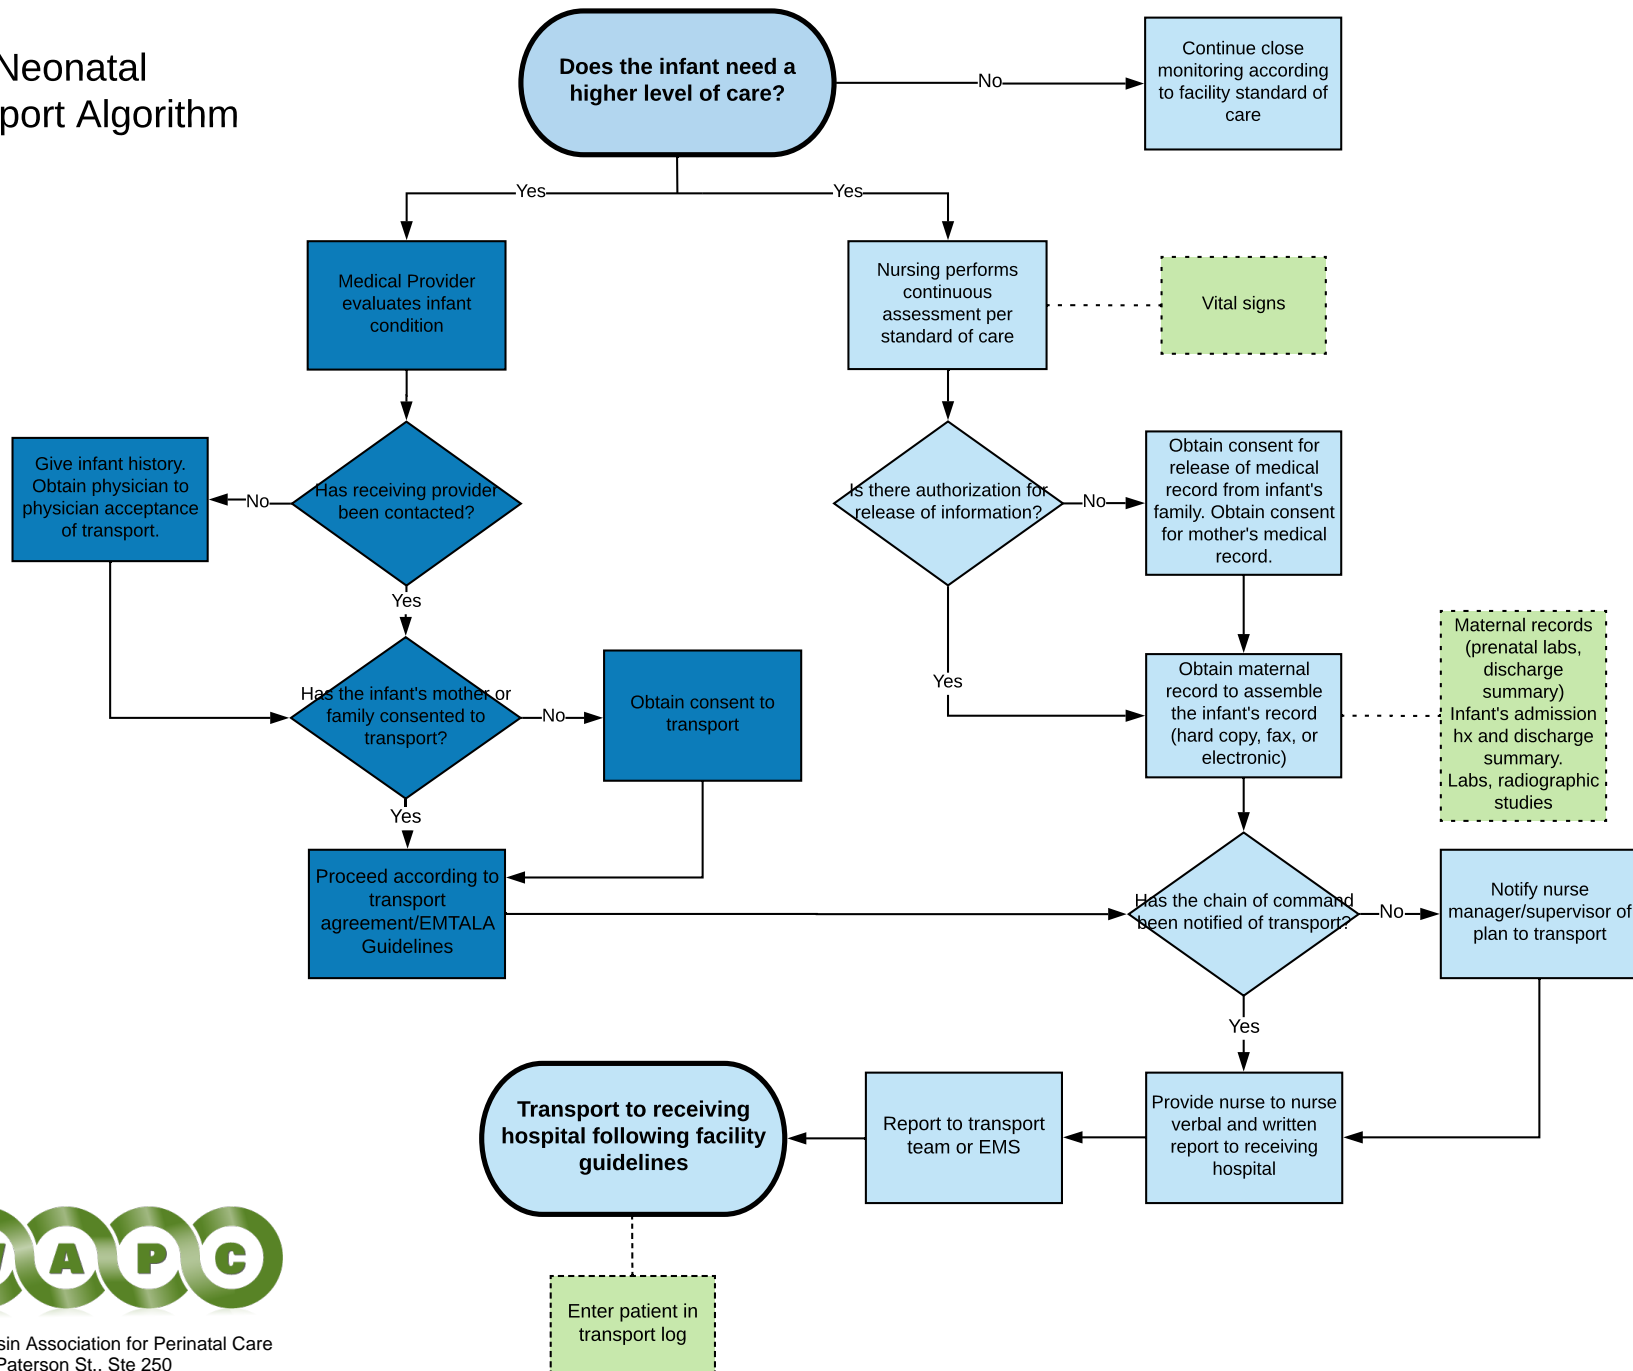

# Neonatal Transport Algorithm

Refer to pre-transport algorithm to determine facility to implement transports

Wisconsin Association for Perinatal Care  
 211 S. Paterson St., Ste 250  
 Madison, WI 53703  
 Web: [perinatalweb.org](http://perinatalweb.org) Email: [wapc@perinatalweb.org](mailto:wapc@perinatalweb.org)